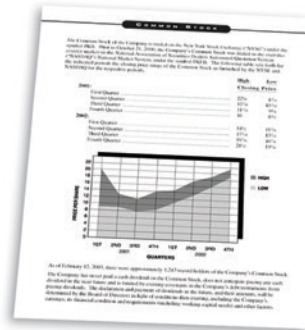

OKI® B4250/B4350 Series

23-ppm Digital Mono Printers

The small printer that's all business.

Highlights:

As fast as 23 ppm print speed; 6.0-second time to first page¹

Clear, crisp 1200 x 600 dpi output

Separate toner and image drum configuration for lower operating costs